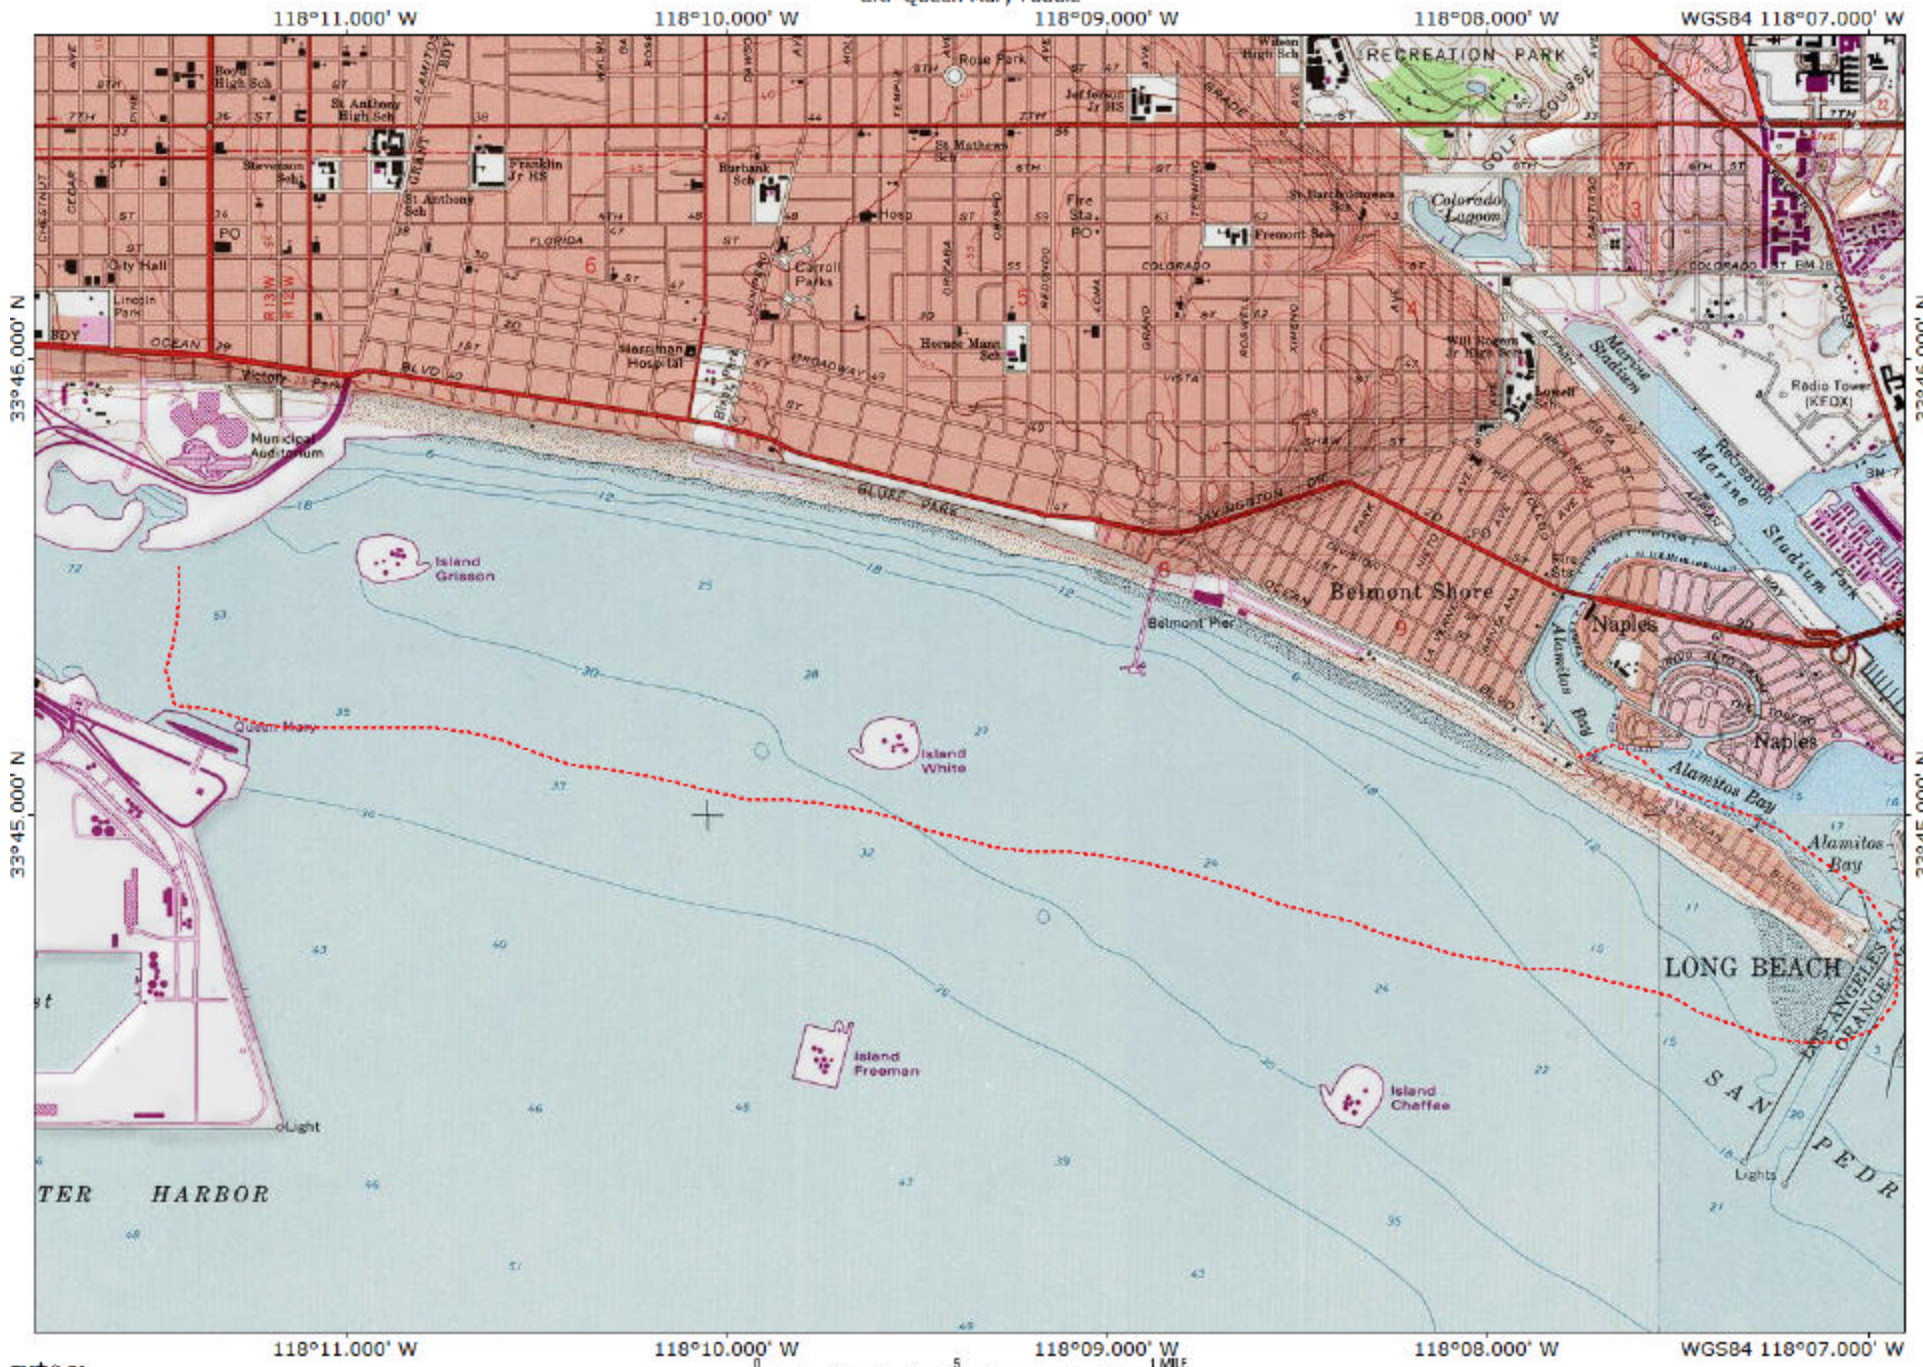

CKF Queen Mary Paddle

TN 13N

0 1000 FEET 0 500 1000 METERS
Printed from TOPOI ©2001 National Geographic Holdings (www.topo.com)